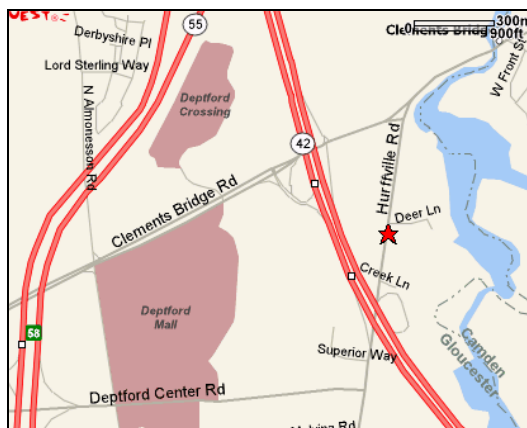

### **Directions from Atlantic City to Hotels**

Merge on to ATLANTIC CITY EXPRESSWAY W towards PHILADELPHIA.

ATLANTIC CITY EXPRESSWAY turns into NJ-42 N.

Take the CR-544 exit towards DEPTFORD/WOODBURY/RUNNEMEDE.

Turn RIGHT onto CLEMENTS BRIDGE RD/CR-544.

Turn RIGHT onto HURFFVILLE RD/NJ-41, hotel will be on the RIGHT.

### **Directions from the South to Hotels**

Take I-95 N to DELAWARE MEMORIAL BRIDGE.

Take NEW JERSEY TURNPIKE N.

Take the RT-168 S exit toward WOODBURY/ATLANTIC CITY.

Turn SLIGHT RIGHT onto S BLACKHORSE PIKE/NJ-168.

Turn RIGHT onto CLEMENTS BRIDGE RD/NJ-41.

Turn SLIGHT LEFT onto HURFFVILLE RD/NJ-41, hotel will be on the RIGHT.

Deptford (Hotel marked with star)