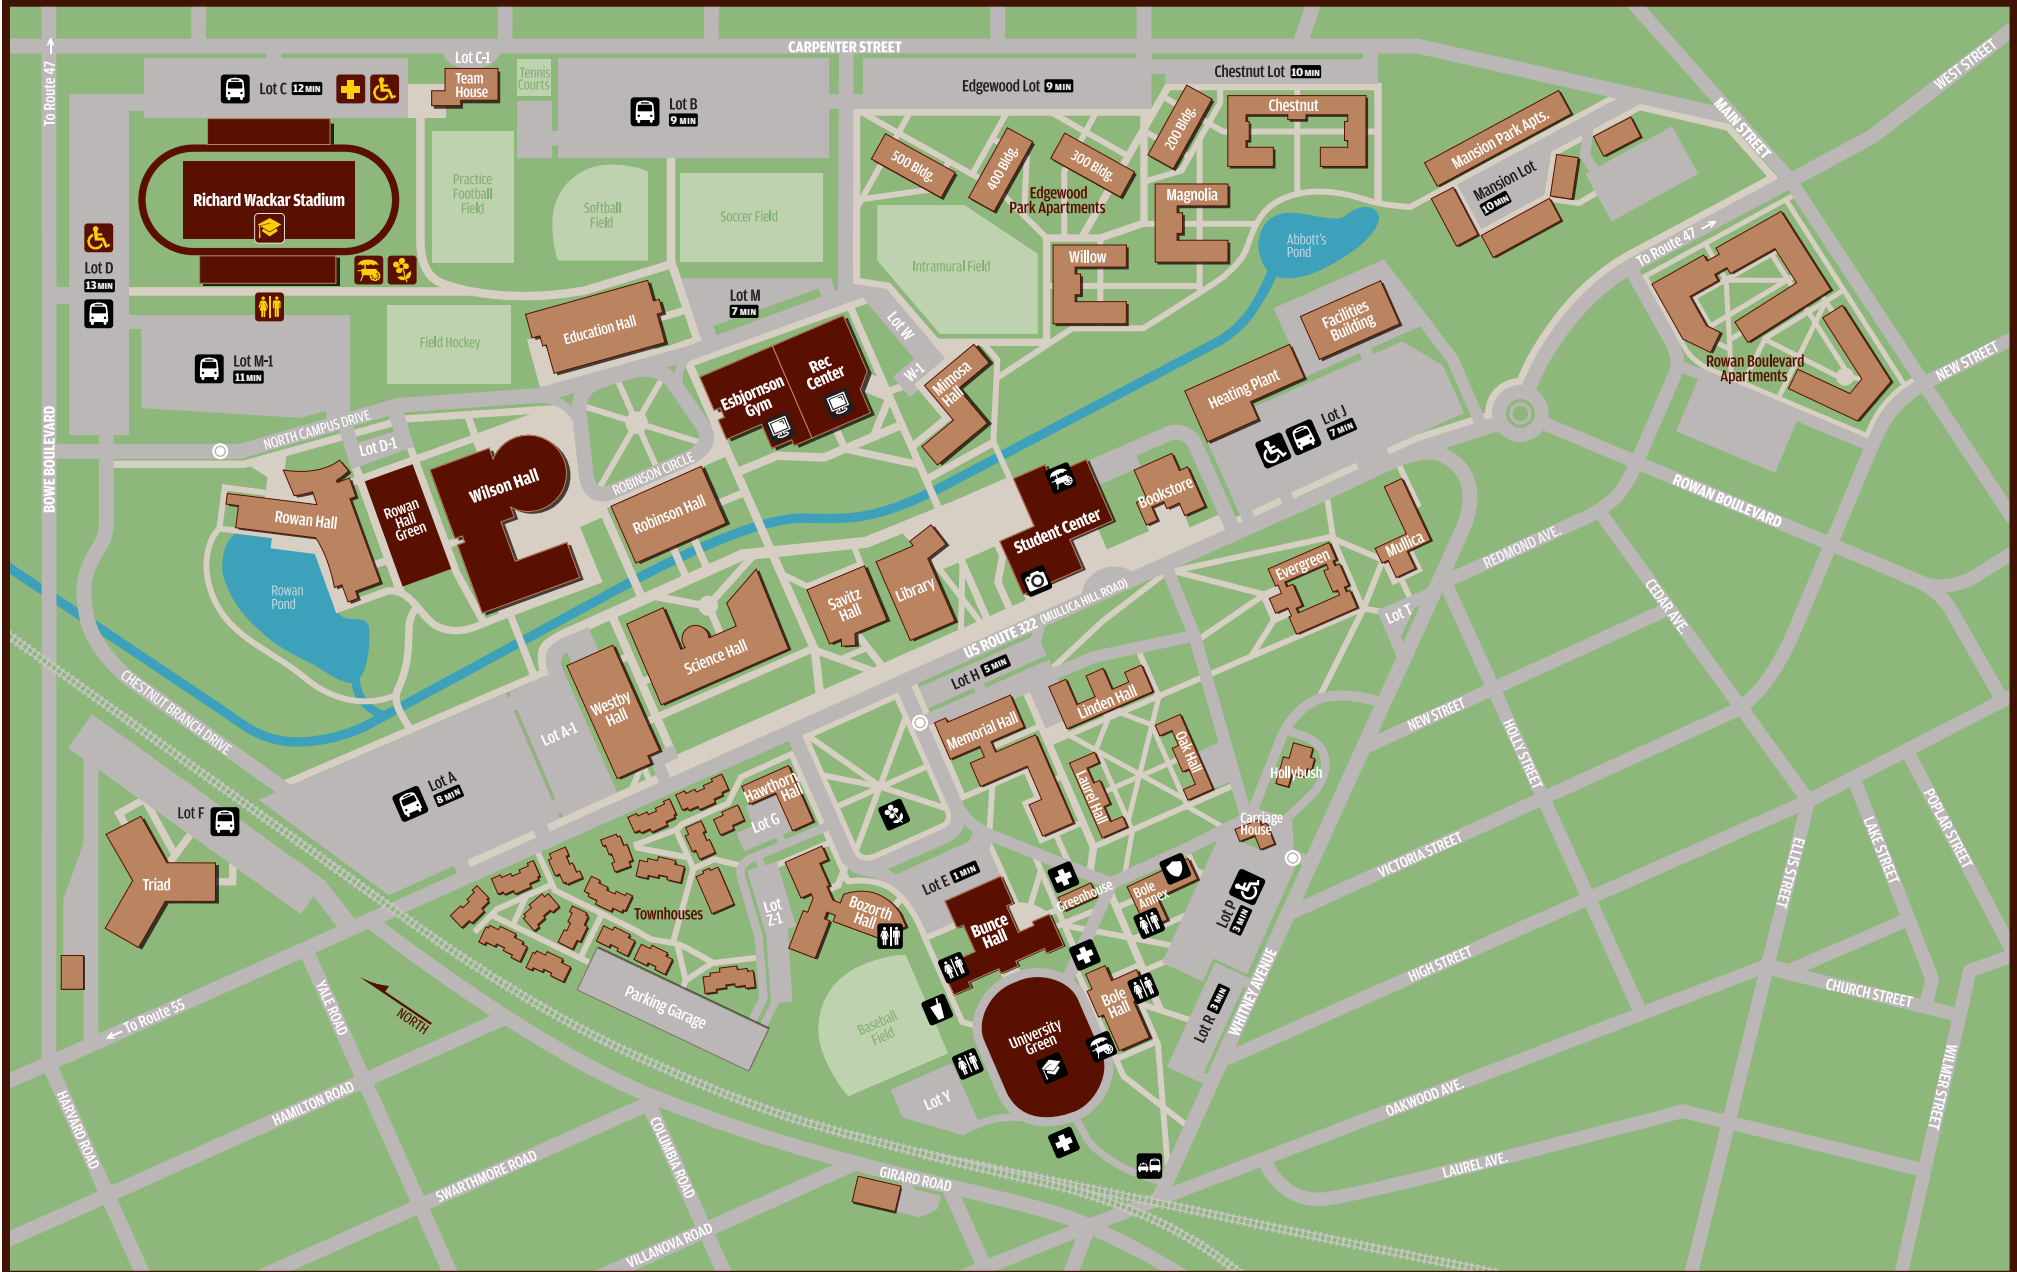

Commencement 2010 Campus Map

Map Key

 Graduate Ceremony Only

 Location of Ceremonies

 Estimated walking time to University Green

 Shuttle Service

 Refreshments

 Disabled/special needs parking

 Office of Public Safety

 Concessions Kiosk

 Special needs and shuttle passenger drop off only

 Welcome Gate

 Live Video Feed

 Photo Station

 Emergency Phone

 Restrooms (Available in most buildings)

 Flowers

 Health Station