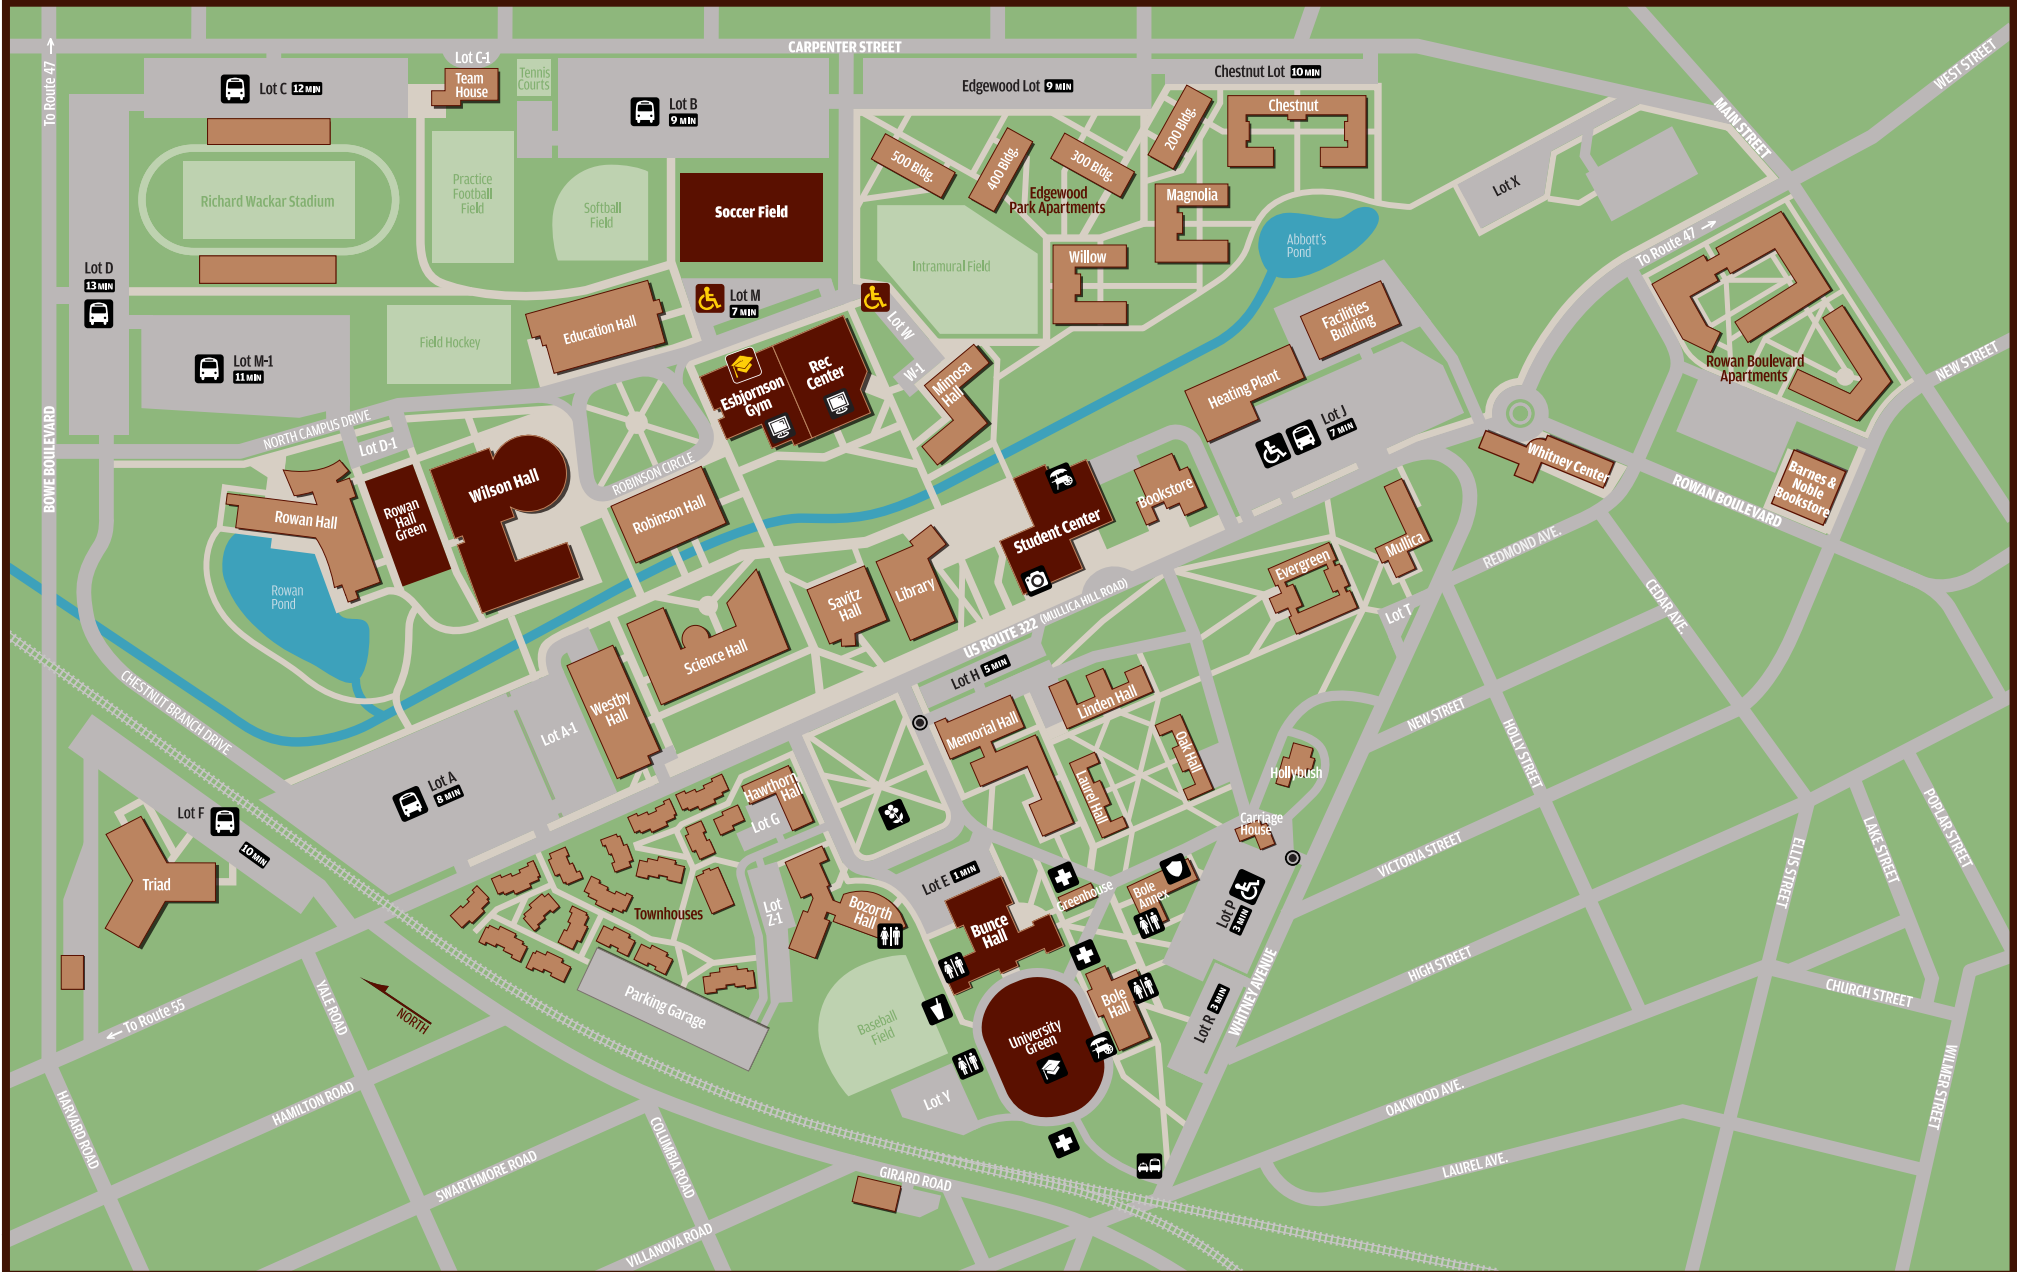

Commencement 2012 Campus Map

Map Key

 Graduate Ceremony Only
 Concessions, flowers, health stations and restrooms are located inside Esbjornson Gymnasium.

-  Location of Main Ceremonies
-  Shuttle Service
-  Estimated walking time to University Green

-  Refreshments
-  Disabled/special needs parking
-  Office of Public Safety

-  Concessions Kiosk
-  Welcome Gate
-  Special needs and shuttle passenger drop off only

-  Live Video Feed
-  Photo Station
-  Health Station

-  Restrooms (Available in most buildings)
-  Flowers