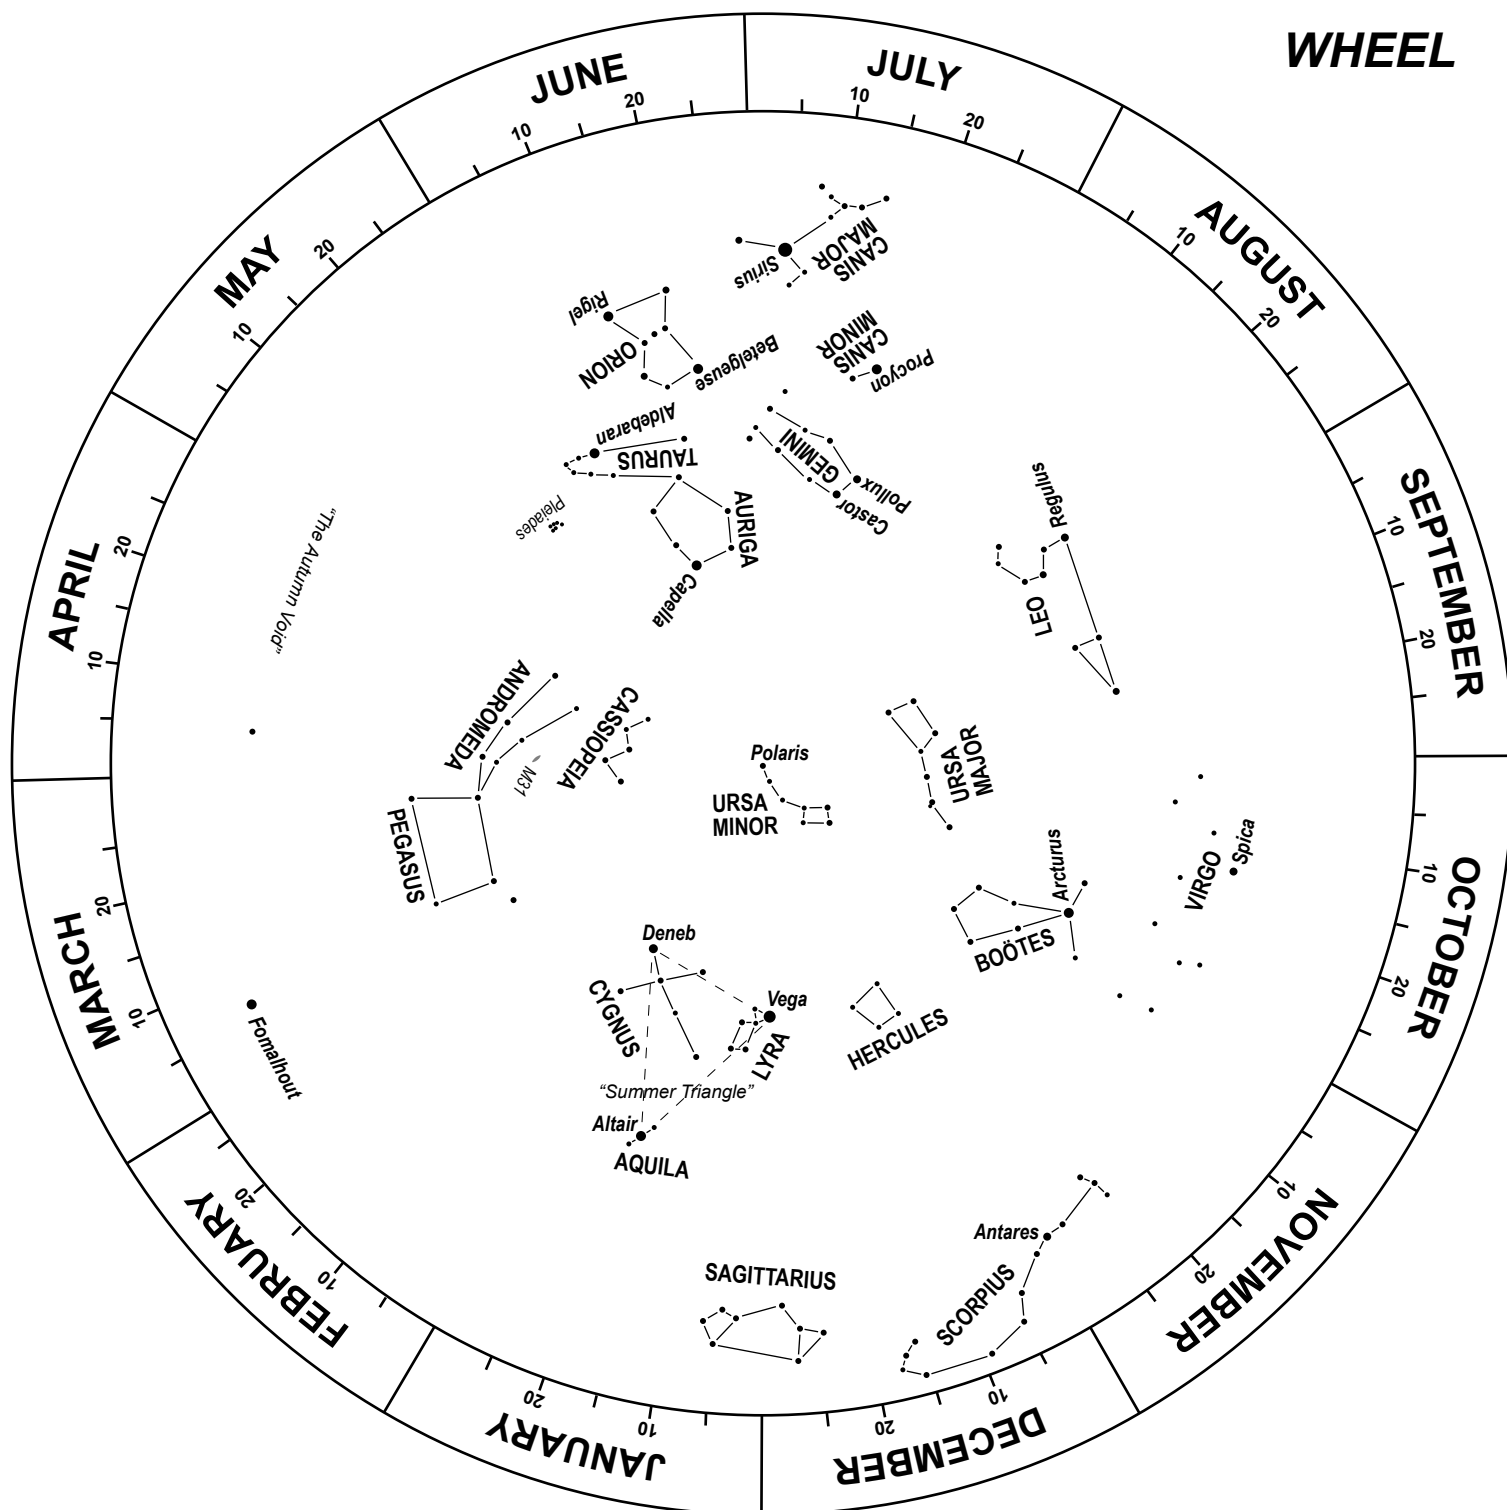

WHEEL

- Only major constellations are shown
- Constellations are in **ALL CAPS**; bright stars are in *Italics*
- Ursa Major is shown as only the Big Dipper; the full constellation is larger
- The Pleiades is a small star cluster, visible to the naked eye
- M31 is the Andromeda Galaxy, barely visible to the naked eye under ideal conditions
- The “Autumn Void” is an area devoid of bright stars and prominent constellations
- The “Summer Triangle” is not a constellation, but it helps to locate Cygnus, Lyra, and Aquila
- This wheel is to be used in conjunction with the Star Wheel frame (second page)