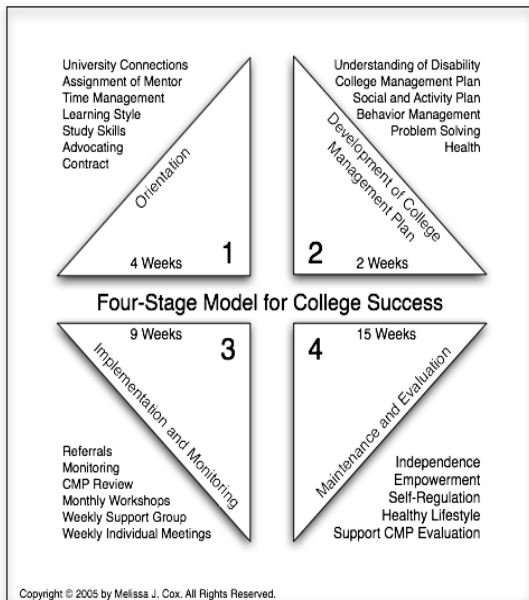

# SurePass to Success Coaching Program

## Survey 2008

The survey was given to 32 participants of the SurePass to success Coaching Program at the end of the fall semester 2008.

16 Students were freshman  
 11 Students were Sophomores  
 4 Students were Juniors  
 1 Student was a Senior

Results indicate that overall students are very pleased

OVERALL RATING SCALE 1-10	8	9	10
RESPONSE	1.0	2.0	29.0

Student Rating Scale 1-10