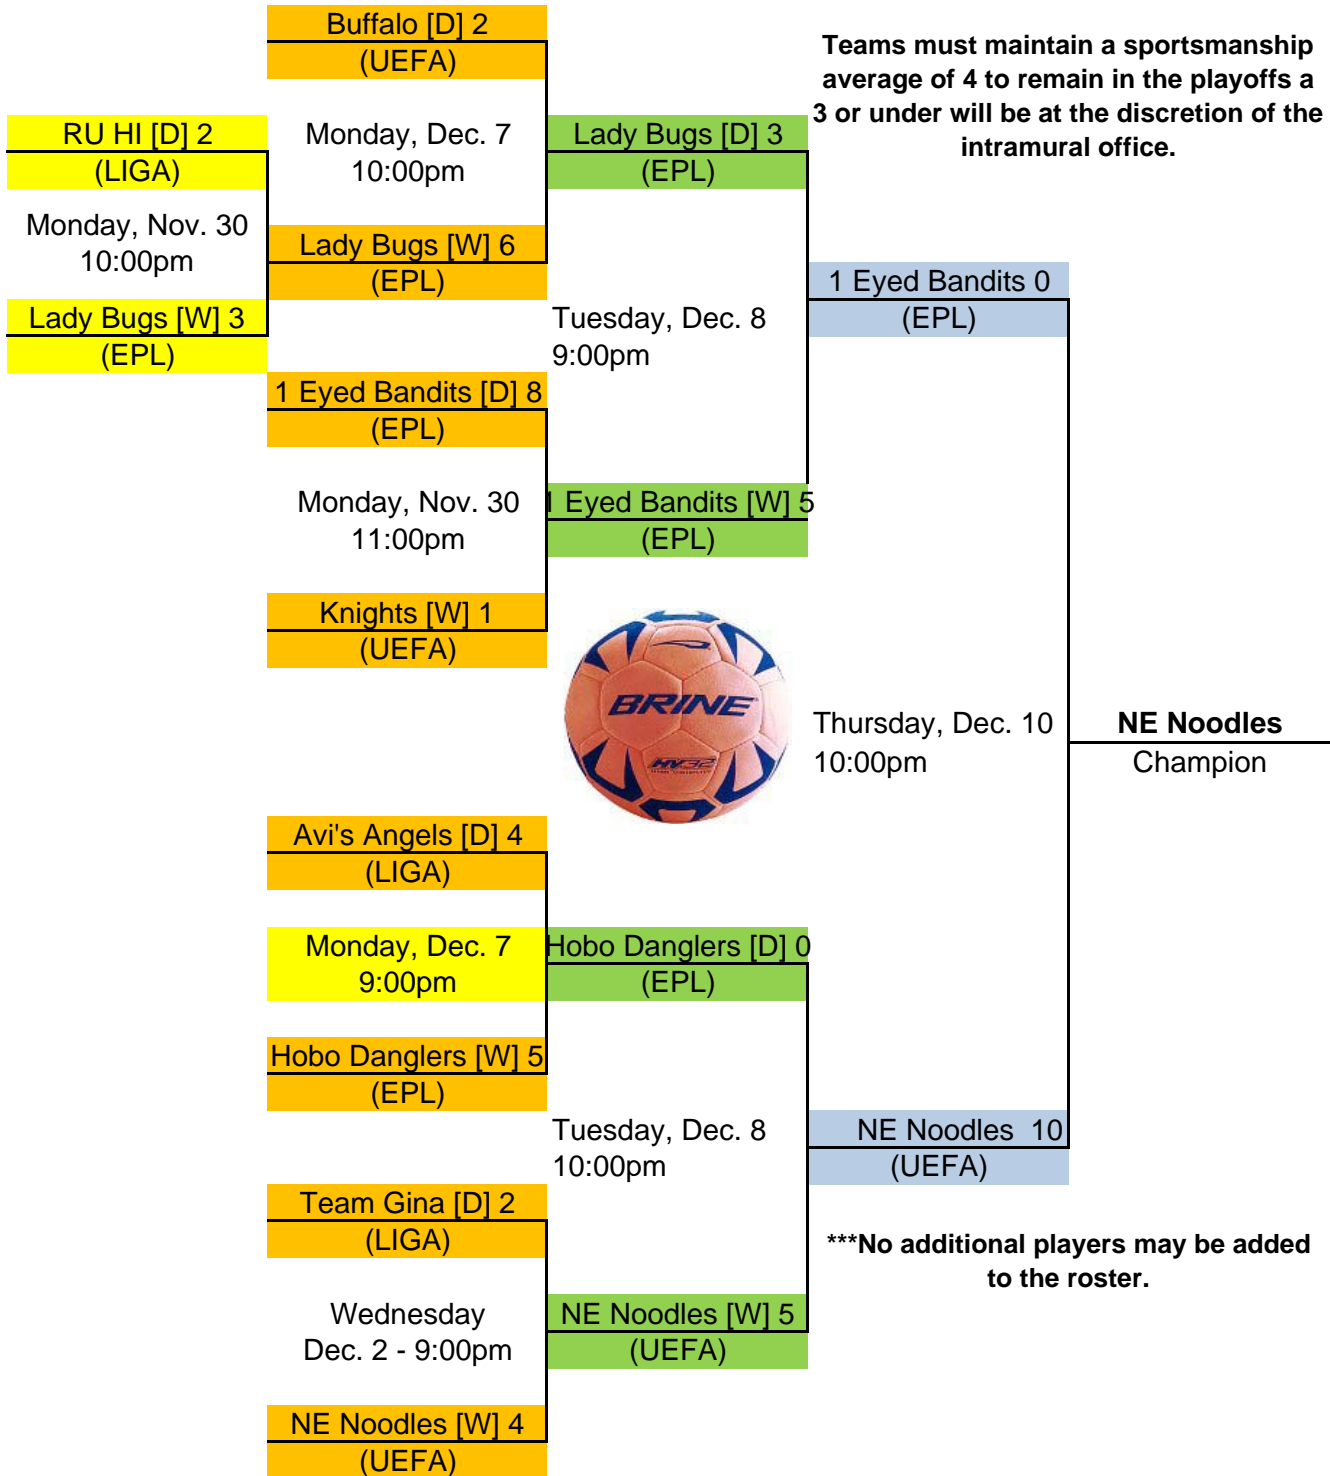

Rowan University Intramural Sports

Fall 2009 Indoor Soccer Co-Rec Playoff Bracket

[D] - Dark [W] - White

Any questions please contact the IntramuralOffice

256-4959 or intramurals@rowan.edu

at 856-