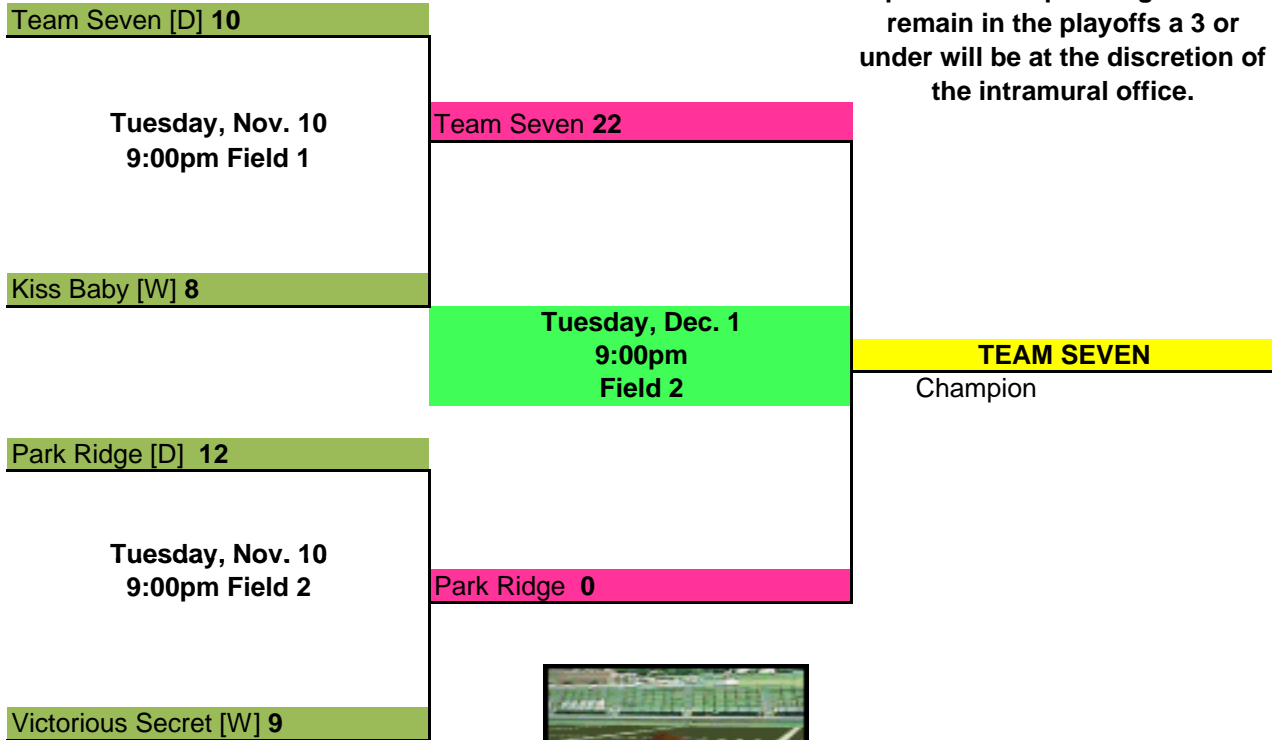

# Rowan University Intramural Sports

## Fall 2009 Flag Football Co-Rec Playoff Bracket

[D] - Dark [W] - White

Teams must maintain a sportsmanship average of 4 to remain in the playoffs a 3 or under will be at the discretion of the intramural office.