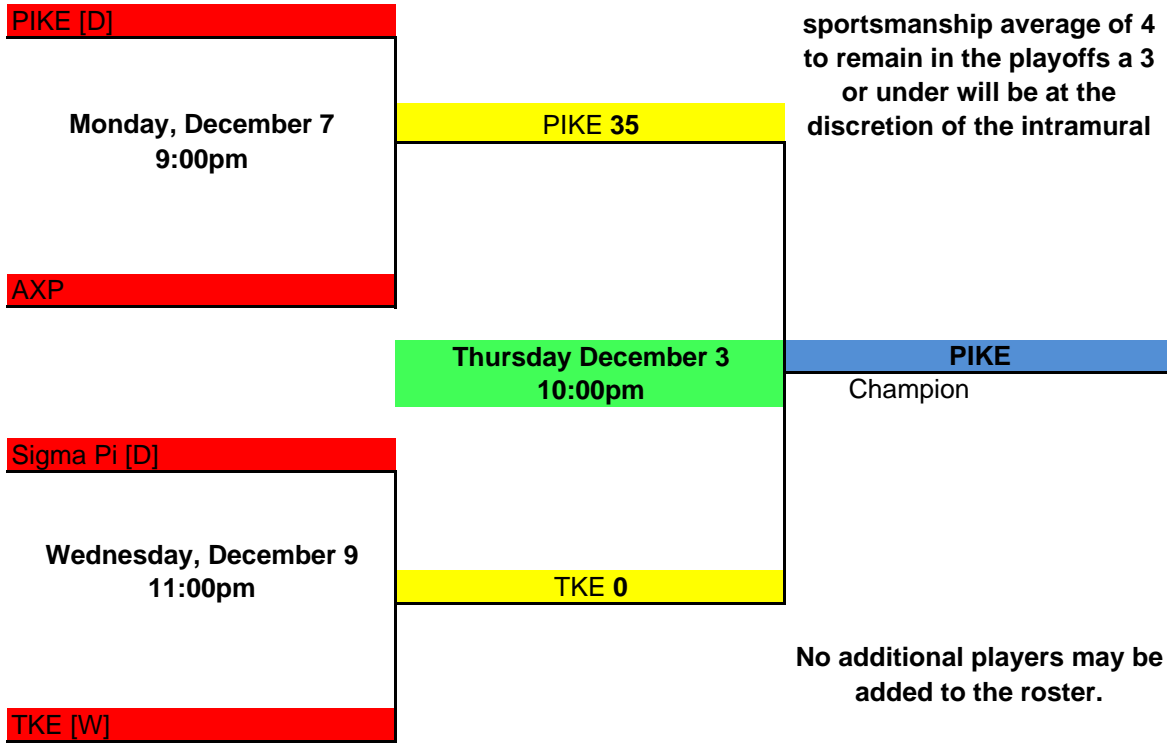

# Rowan University Intramural Sports

[D] - Dark [W] - White

Any questions please contact the IntramuralOffice  
at 856-256-4959 or intramurals@rowan.edu