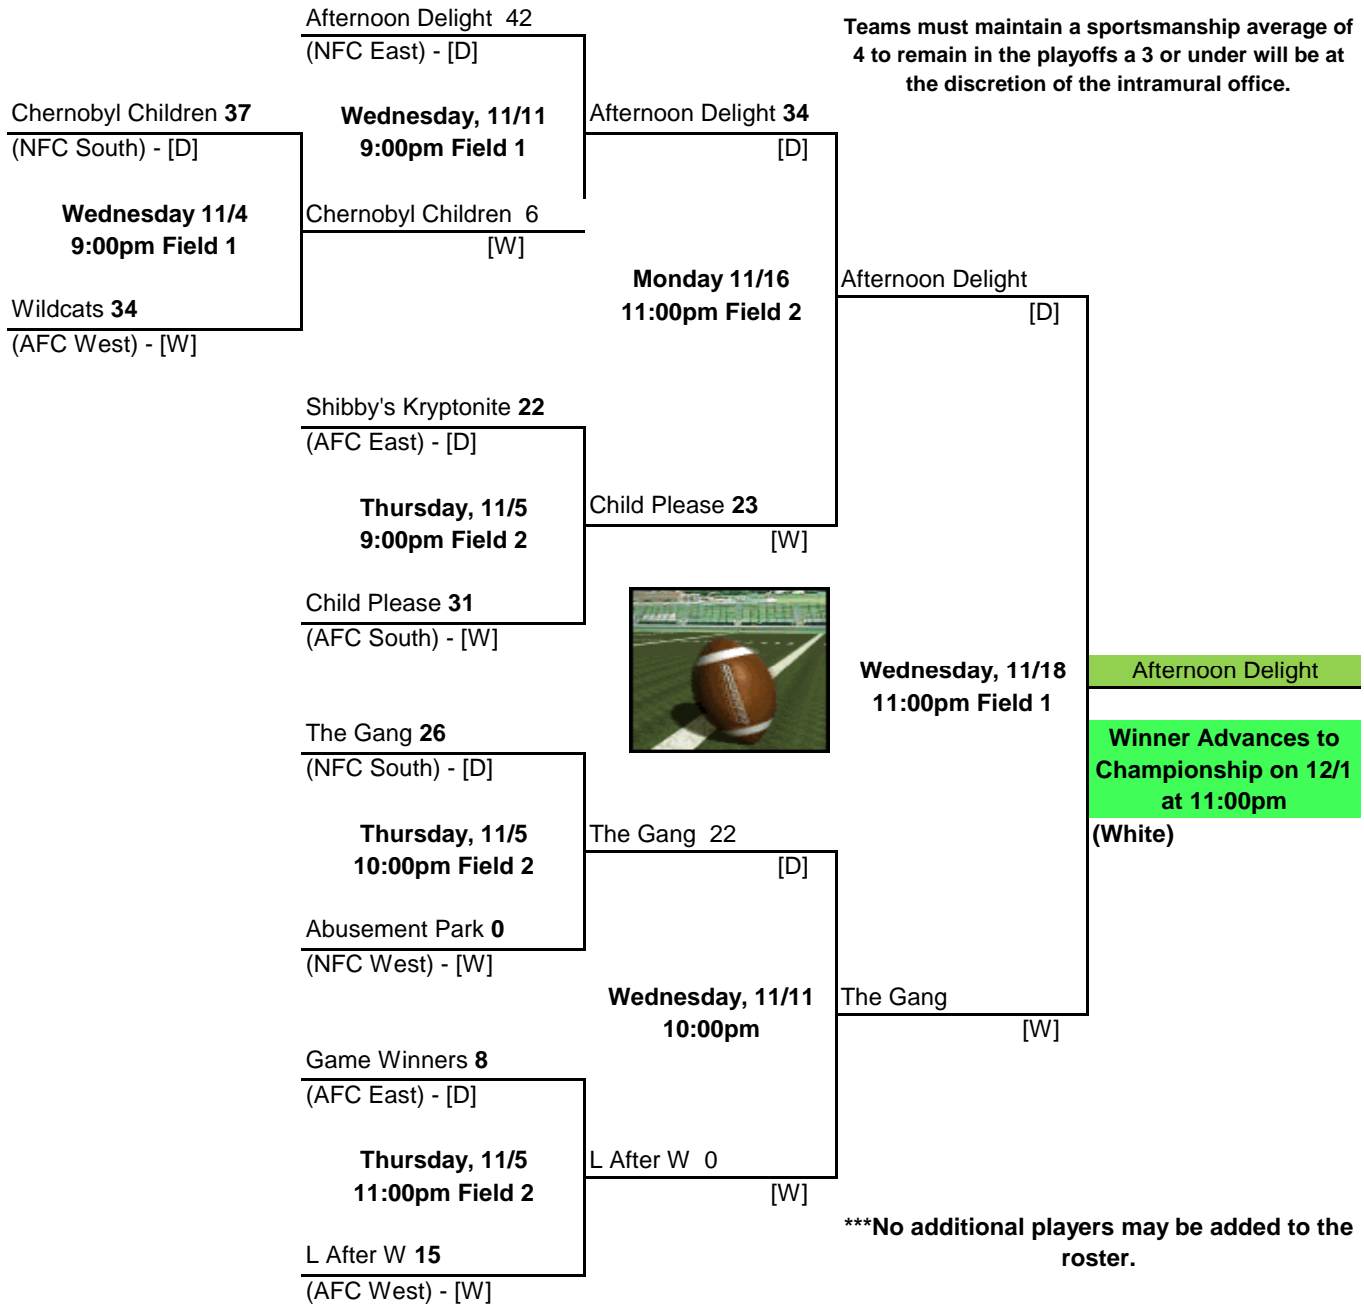

Rowan University Intramural Sports

Fall 2009 Flag Football NFL Playoff Bracket #2

[D] - Dark [W] - White

Teams must maintain a sportsmanship average of 4 to remain in the playoffs a 3 or under will be at the discretion of the intramural office.