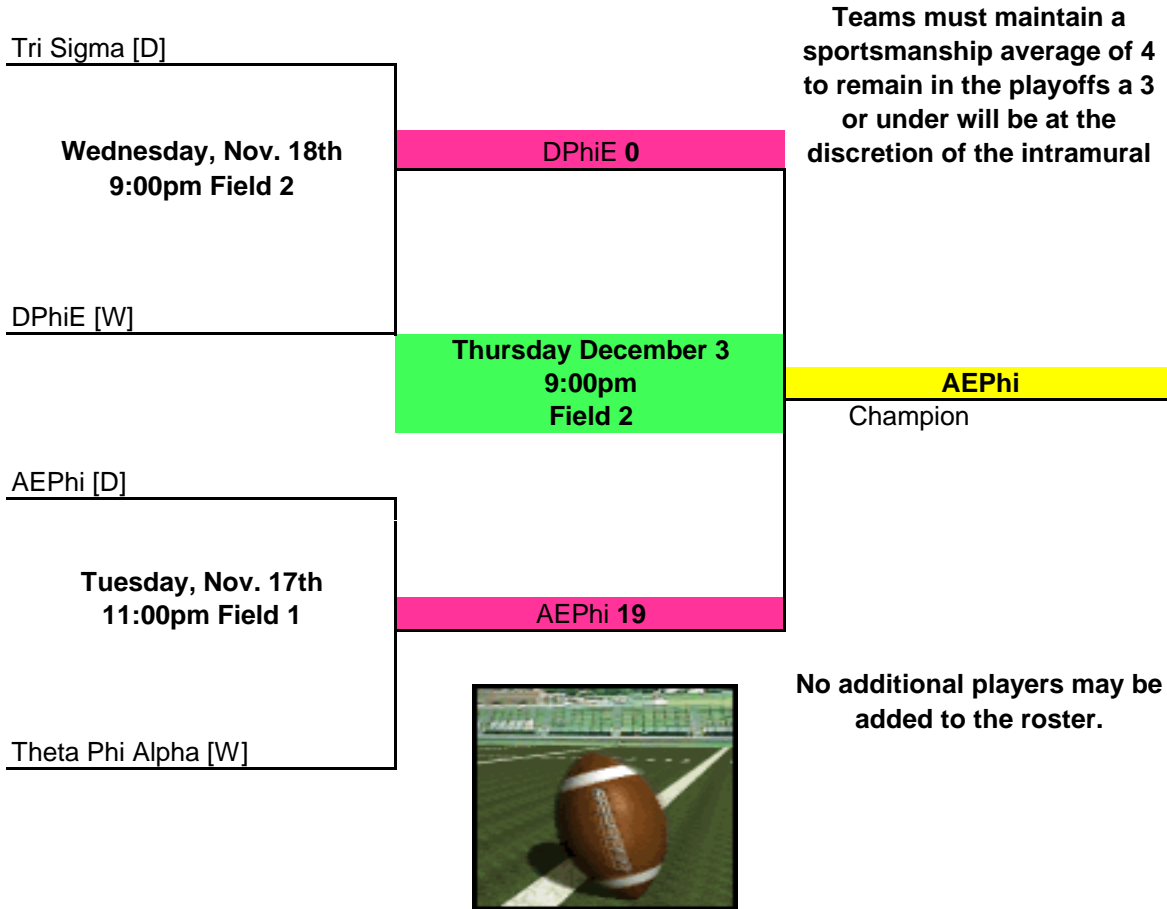

Rowan University Intramural Sports
 Fall 2009 Flag Football Sorority Playoff Bracket

[D] - Dark [W] - White

Any questions please contact the IntramuralOffice
 at 856-256-4959 or intramurals@rowan.edu